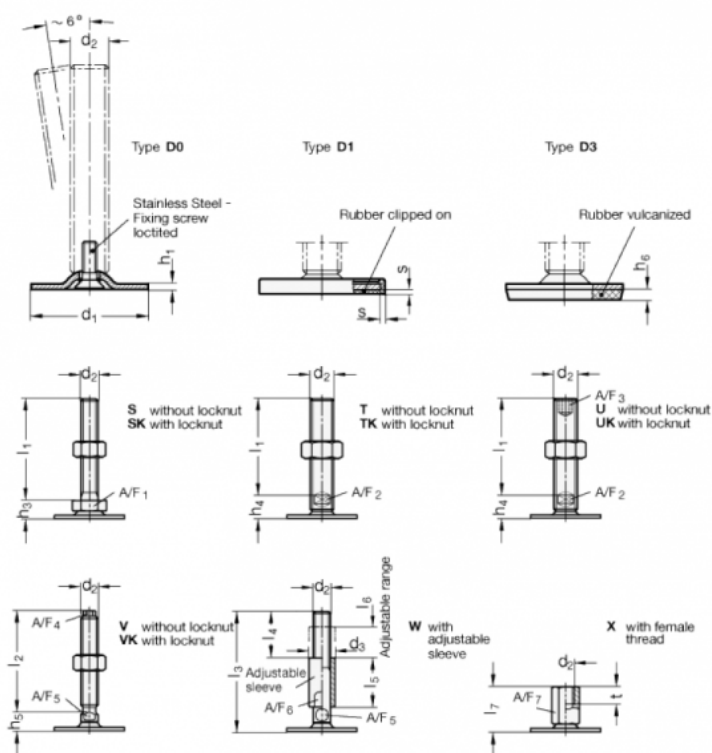

Data Sheet

Article number: 204140M16200D0UK

Description: E+G levelling foot
GN 41-40-M16-200-D0-UK

Note: UK With nut, Hexagon socket at the top, Wrench flat at the bottom

Measures

A/F2 = 12

s =

A/F3 = 8

d1 = 40

d2 = M16

h1 = 2

h4 = 17

h6 =

l1 = 200